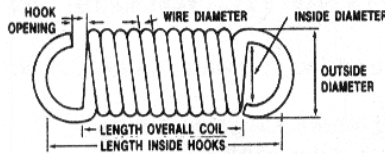

SALES PRICES ON EXTENSION SPRINGS

Below Prices are for Springs 36 inches in Length

PRICE GROUP	QUANTITIES			
	1 Pc. Each	3 Pcs. Each	5 Pcs. Each	10 Pcs. Each
DEA	\$51.49	\$20.04	\$15.14	\$9.92
DEB	\$52.27	\$20.35	\$15.37	\$10.08
DEC	\$53.38	\$20.94	\$15.89	\$10.56
DED	\$56.17	\$22.08	\$16.74	\$11.12
DEE	\$58.02	\$22.64	\$17.12	\$11.26
DEF	\$59.90	\$23.66	\$18.03	\$12.05
DEG	\$60.85	\$24.66	\$19.14	\$13.16
DEH	\$61.78	\$25.96	\$20.65	\$14.75
DEJ	\$63.63	\$26.87	\$21.45	\$15.37
DEK	\$64.58	\$27.26	\$21.75	\$15.80
DEL	\$65.52	\$27.75	\$22.22	\$16.01

Below Prices Are For Springs Cut & Looped to your Length Requirements

These are carried in stock in three foot lengths.

Length inside hook X "Add on" + Price Group Category = Price each.

They are cut to your length and ends finished to your order, a hook, a loop or both.